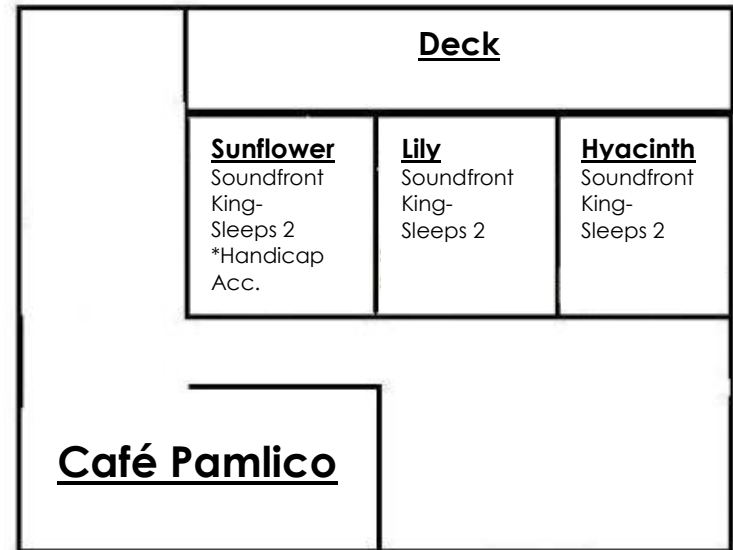

Waterfront – Pamlico Sound

Upstairs West Building

Upstairs East Building

Downstairs East Building