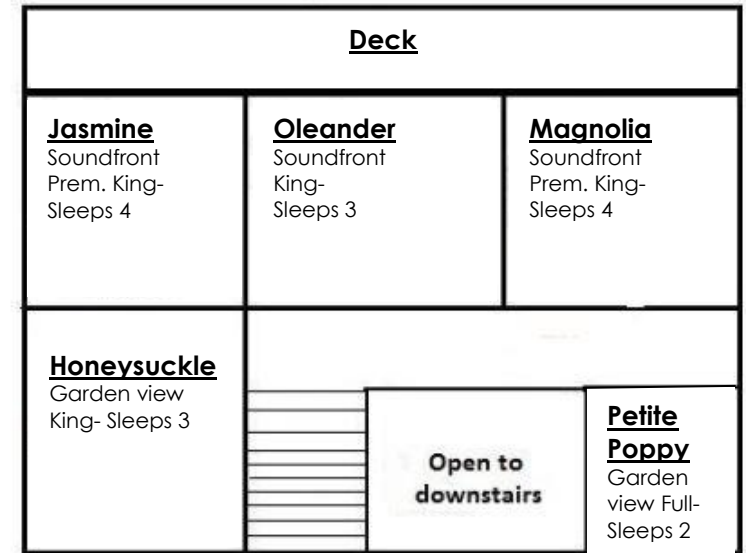

Waterfront – Pamlico Sound

Upstairs West Building

Upstairs East Building

Downstairs East Building